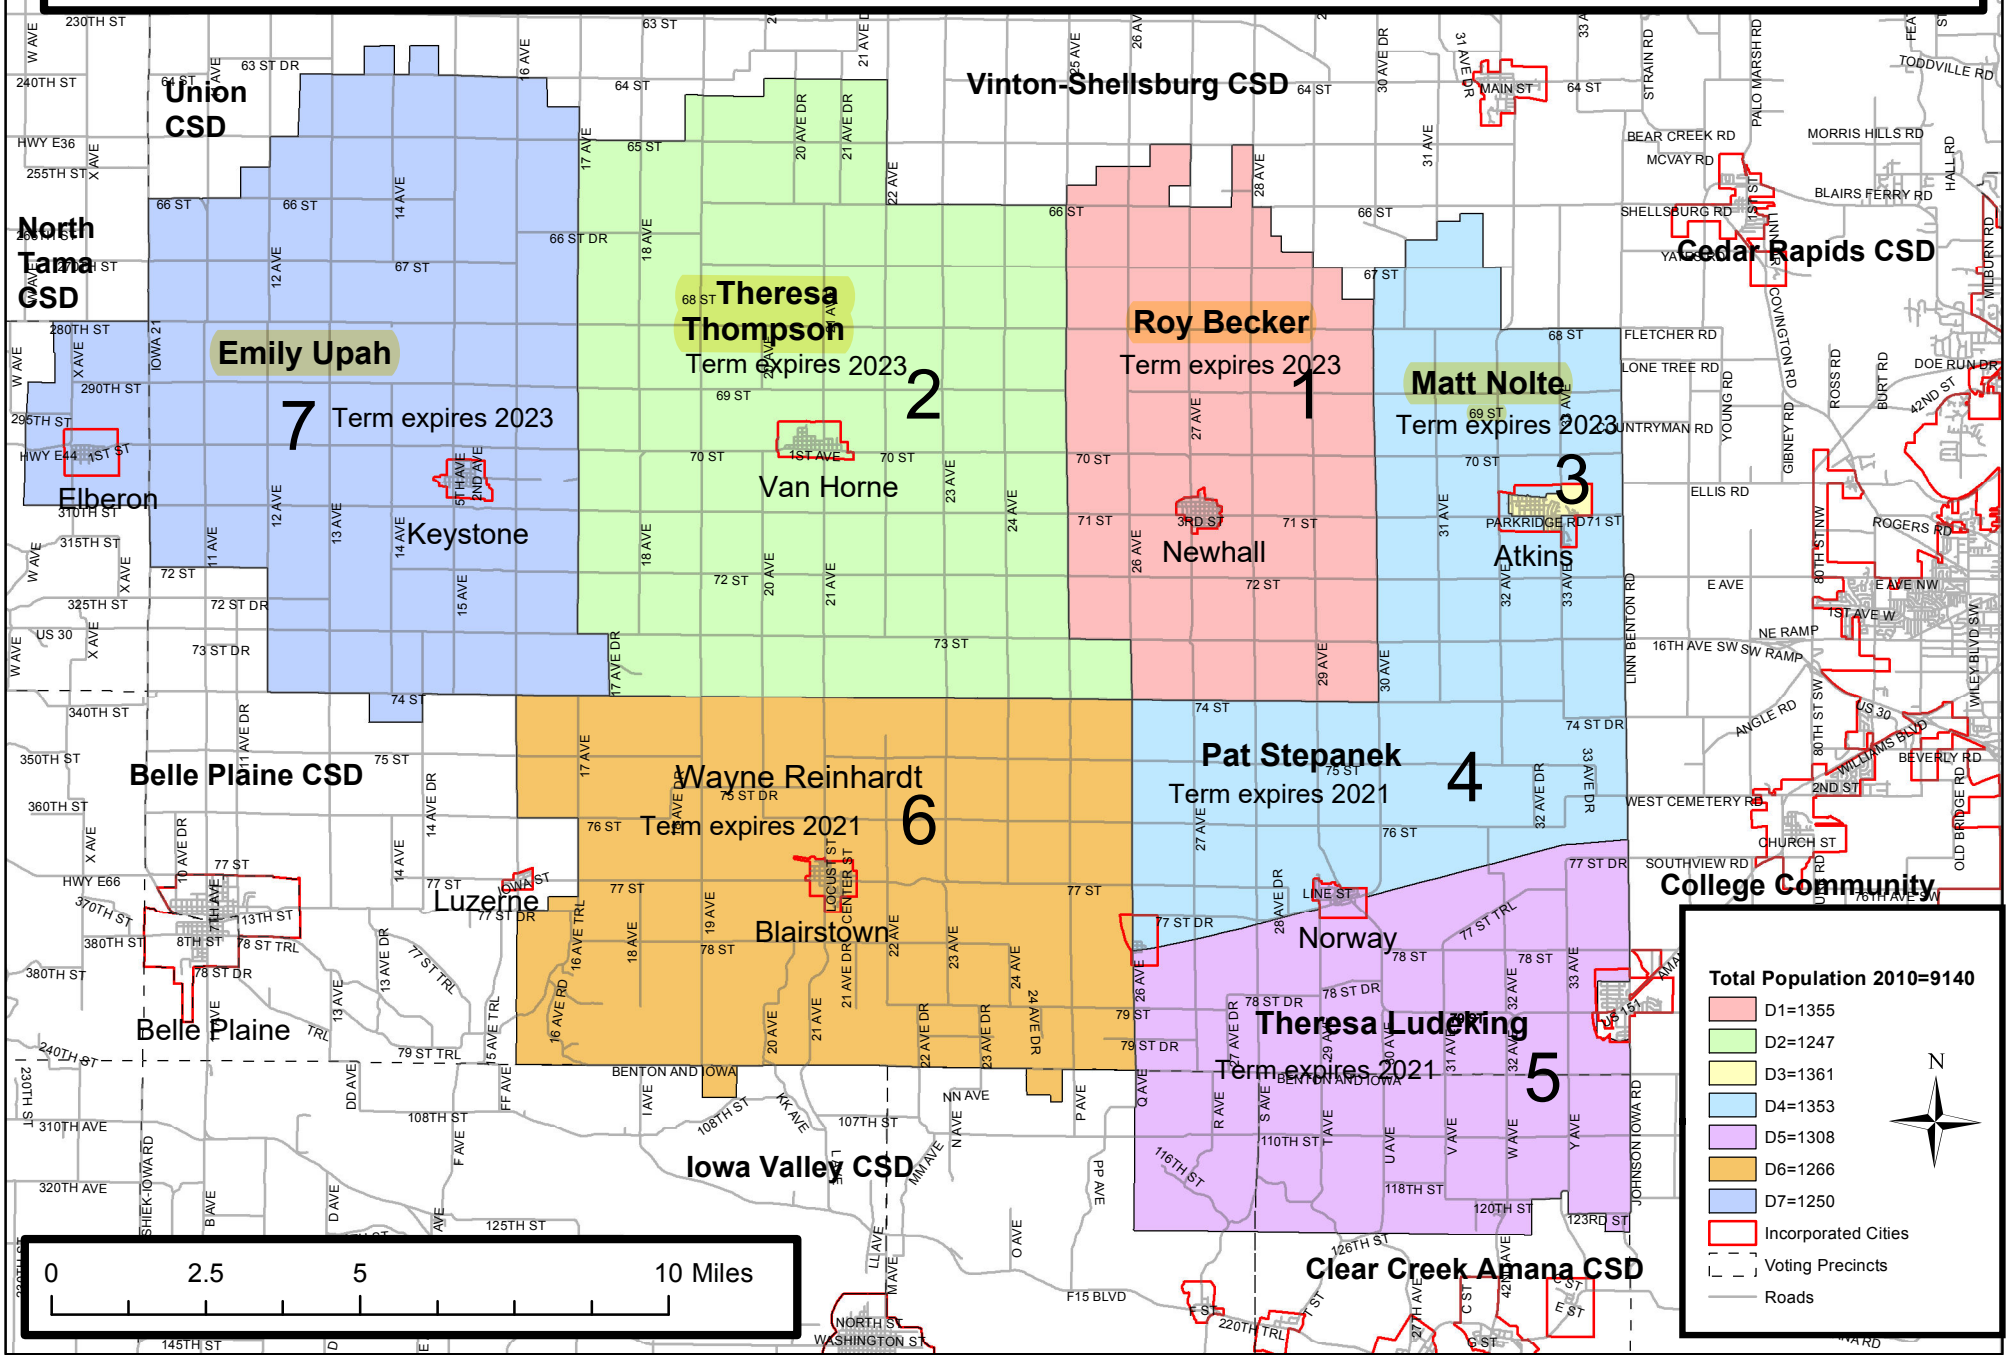

Benton: Proposed Director District Plan

(Based on 2010 Census Population Data - Adopted TBA)

Total Population 2010=9140

- D1=1355
- D2=1247
- D3=1361
- D4=1353
- D5=1308
- D6=1266
- D7=1250
- Incorporated Cities
- Voting Precincts
- Roads